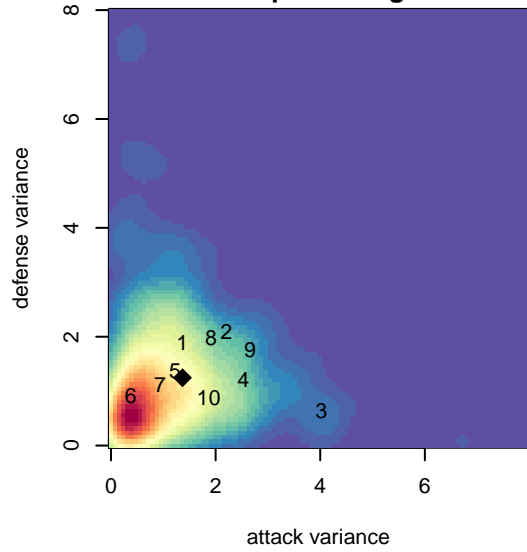

FC Portland White B98

FC Portland
 Portland, OR
 B98 total strength=1508
 attack=13.07 defense=10.34
 fall league = PTT B98 Div 1

alt names used:
 FC Portland 98B WHITE 17
 FC Portland Academy B-U17 White
 FC Portland 98B WHITE 17

Venues played:
 2015 Beaverton Cup BU19 Silver
 2015 Oswego Nike Cup Super Group Silver U1
 2015 Portland Winter Showcase U17
 2015 PTT B98 Division 1
 2015 OYS State Cup B98

FC Portland White B98
 Dots are actual minus expected GF (blue circles) and GA (red triangles).
 Blue line is smoothed change in attack strength. Red is smoothed change in defense strength.

**attack and defense variance (black dot)
relative to other teams
and top 10 in region**

**attack and defense rating
relative to others at age
and all opponents in last 13 months**

Performance relative to 13 month average