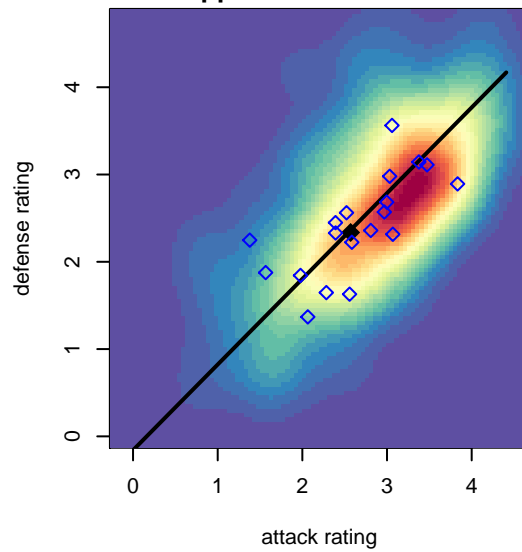

FC Portland White B98

FC Portland
 Portland, OR
 B98 total strength=1508
 attack=13.07 defense=10.34
 fall league = PTT B98 Div 1

alt names used:
 FC Portland 98B WHITE 17
 FC Portland Academy B-U17 White
 FC Portland 98B WHITE 17

Venues played:
 2015 Beaverton Cup BU19 Silver
 2015 Oswego Nike Cup Super Group Silver U1
 2015 Portland Winter Showcase U17
 2015 PTT B98 Division 1
 2015 OYS State Cup B98

FC Portland White B98
 Dots are actual minus expected GF (blue circles) and GA (red triangles).
 Blue line is smoothed change in attack strength. Red is smoothed change in defense strength.

**attack and defense variance (black dot)
relative to other teams
and top 10 in region**

**attack and defense rating
relative to others at age
and all opponents in last 13 months**

Performance relative to 13 month average