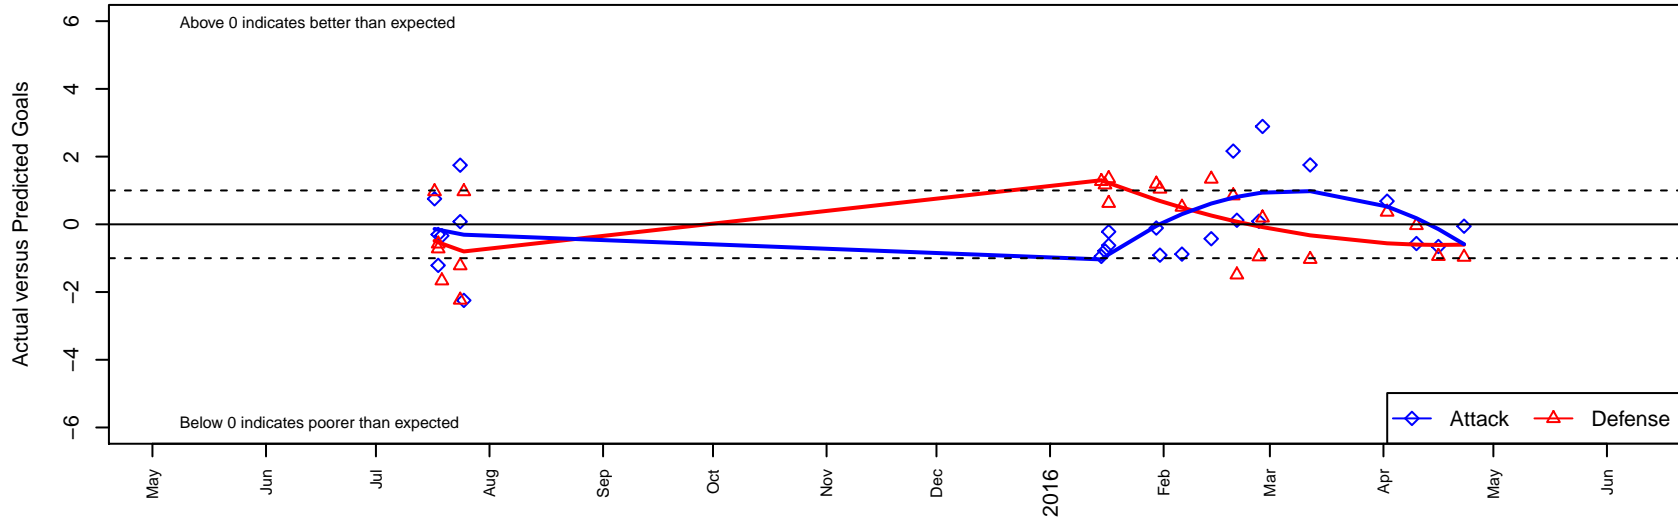

FC Portland White B98

FC Portland
 Portland, OR
 B98 total strength=1508
 attack=13.07 defense=10.34
 fall league = PTT B98 Div 1

alt names used:
 FC Portland 98B WHITE 17
 FC Portland Academy B-U17 White
 FC Portland 98B WHITE 17

Venues played:
 2015 Beaverton Cup BU19 Silver
 2015 Oswego Nike Cup Super Group Silver U1
 2015 Portland Winter Showcase U17
 2015 PTT B98 Division 1
 2015 OYS State Cup B98

FC Portland White B98
 Dots are actual minus expected GF (blue circles) and GA (red triangles).
 Blue line is smoothed change in attack strength. Red is smoothed change in defense strength.

**attack and defense variance (black dot)
relative to other teams
and top 10 in region**

**attack and defense rating
relative to others at age
and all opponents in last 13 months**

Performance relative to 13 month average